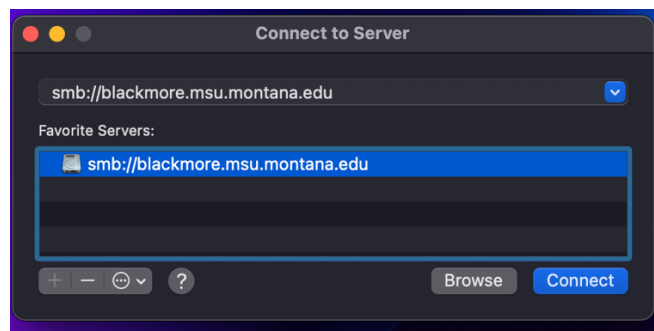

## Mapping to Shared Server on MacOS

Please make sure your apple device is on **Secure-WiFi or Wired Network**

Command + K

Or navigate to **Go** on your desktop and select **Connect to Server**

Type in the Server Address starting with **smb://**  
**smb://blackmore.msu.montana.edu**

After adding the server select **Connect**

After selecting **Connect** you will be asked to enter your NetID & Password