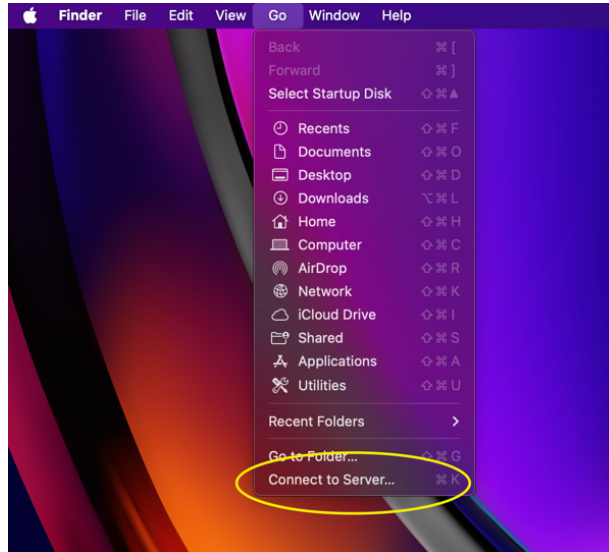

## Mapping to Shared Server on MacOS

Please make sure your apple device is on **Secure-WiFi or Wired Network**

Command + K

Or navigate to **Go** on your desktop and select **Connect to Server**

Type in the Server Address starting with **smb://**  
**smb://blackmore.msu.montana.edu**