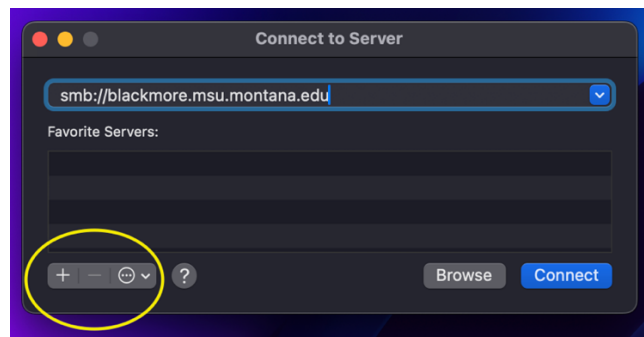

## Mapping to Shared Server on MacOS

Please make sure your apple device is on **Secure-WiFi or Wired Network**

Command + K

Or navigate to **Go** on your desktop and select **Connect to Server**

Type in the Server Address starting with **smb://**  
**smb://blackmore.msu.montana.edu**

After adding the server select **Connect**

After selecting **Connect** you will be asked to enter your NetID & Password