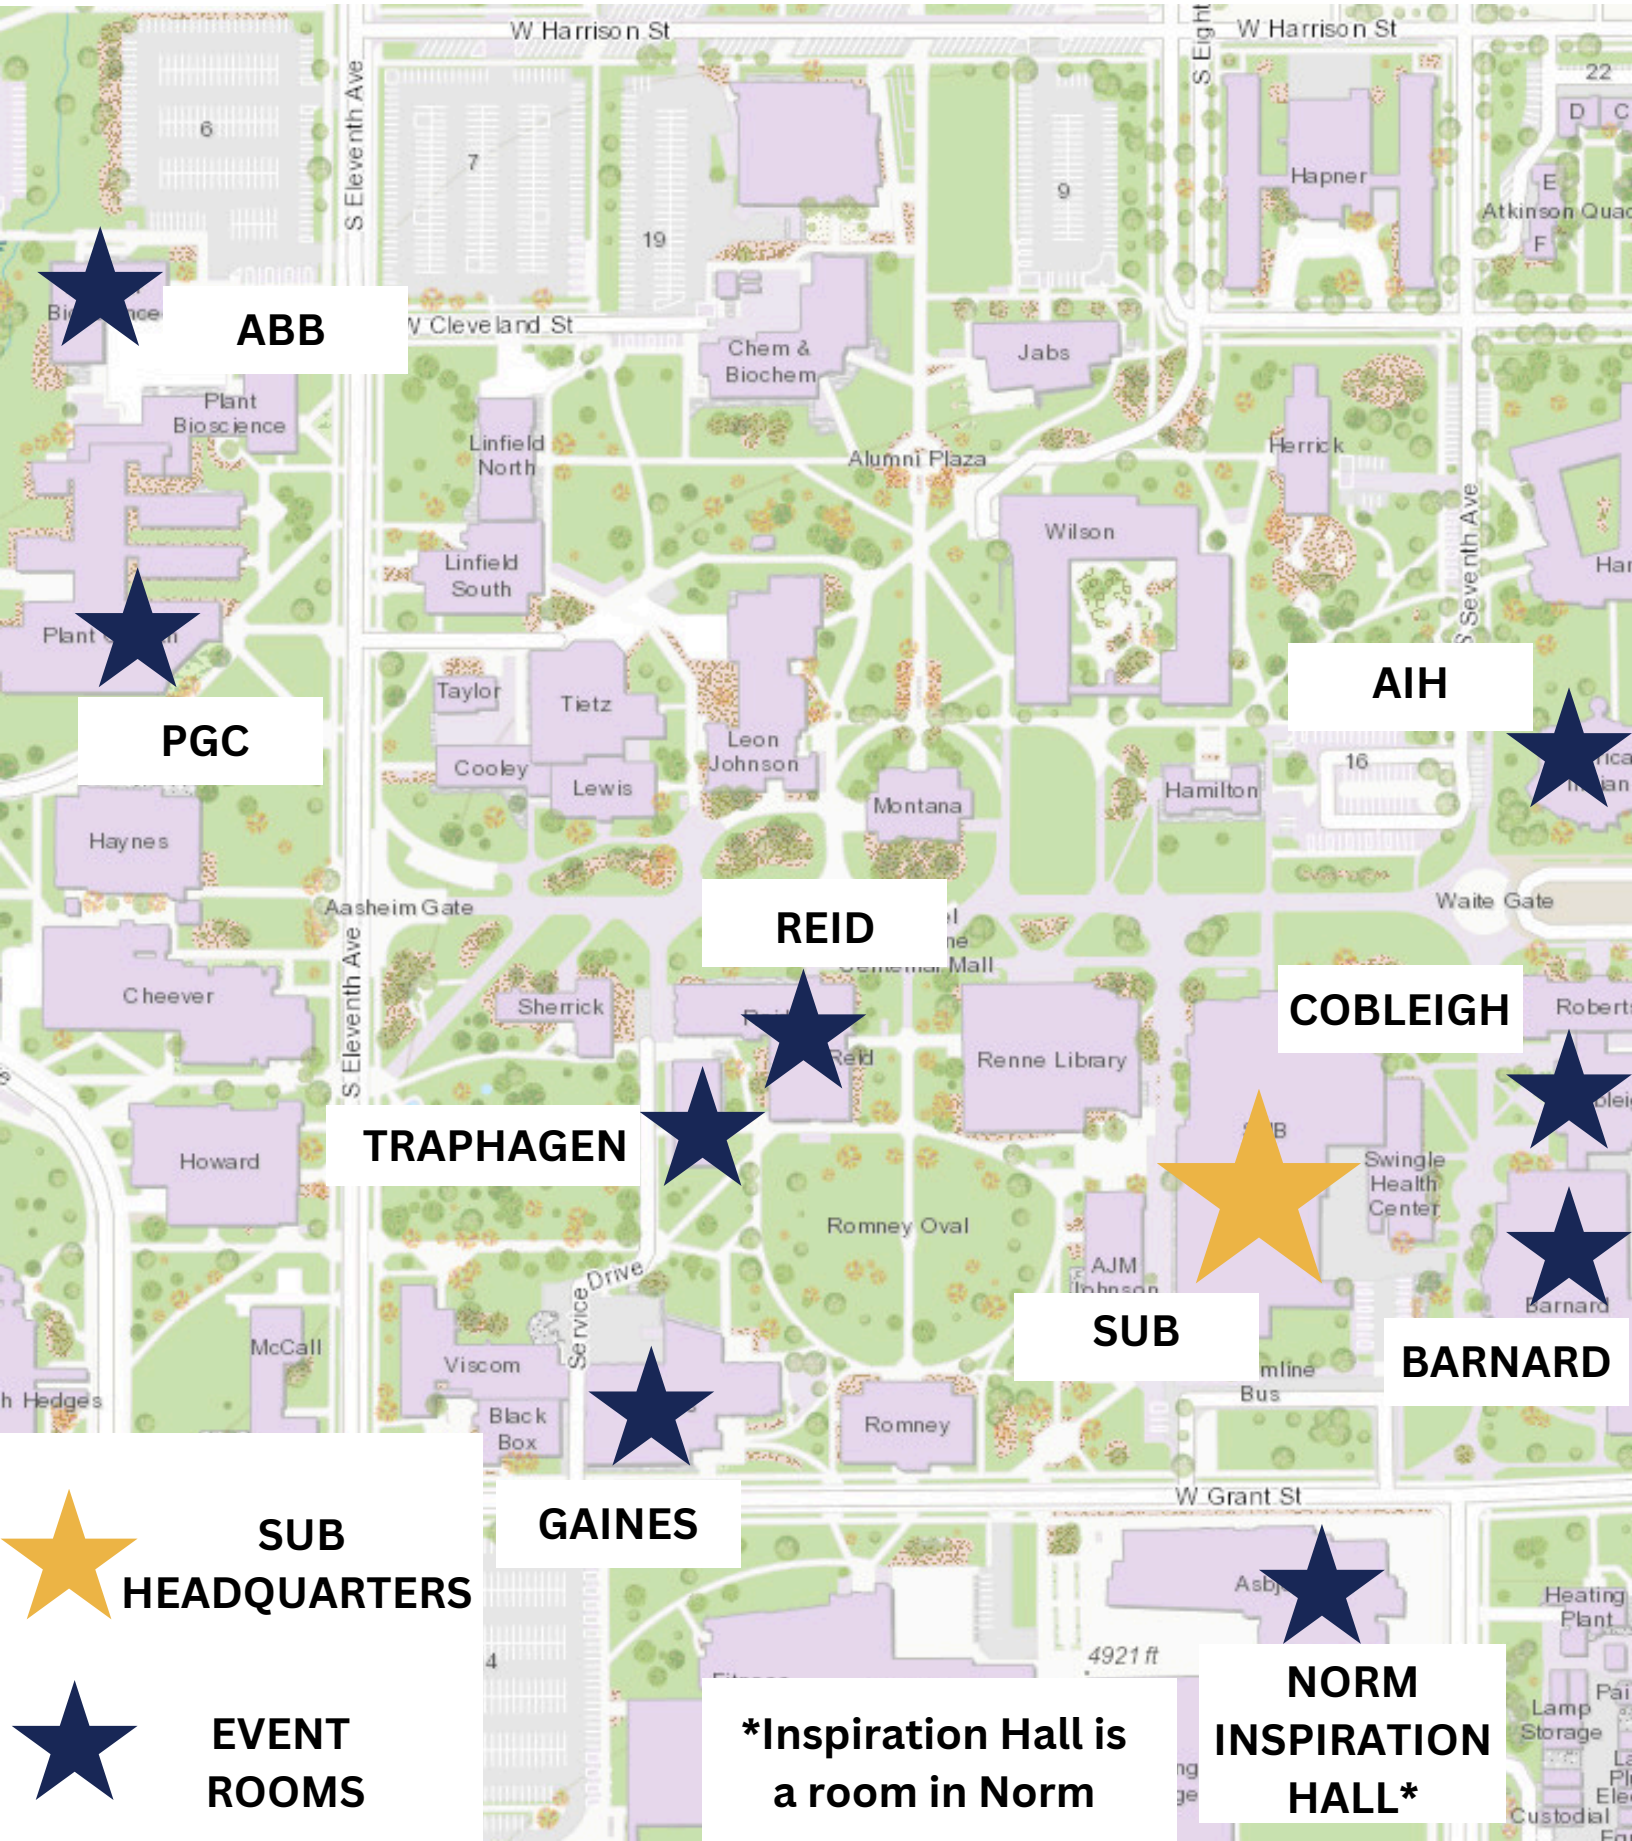

EVENTS MAP

ABB

PGC

TRAPHAGEN

REID

COBLEIGH

SUB

BARNARD

GAINES

**NORM
INSPIRATION
HALL***

*Inspiration Hall is
a room in Norm

 **SUB
HEADQUARTERS**

 **EVENT
ROOMS**

SUB 2nd FLOOR MAP

SUB BASEMENT MAP